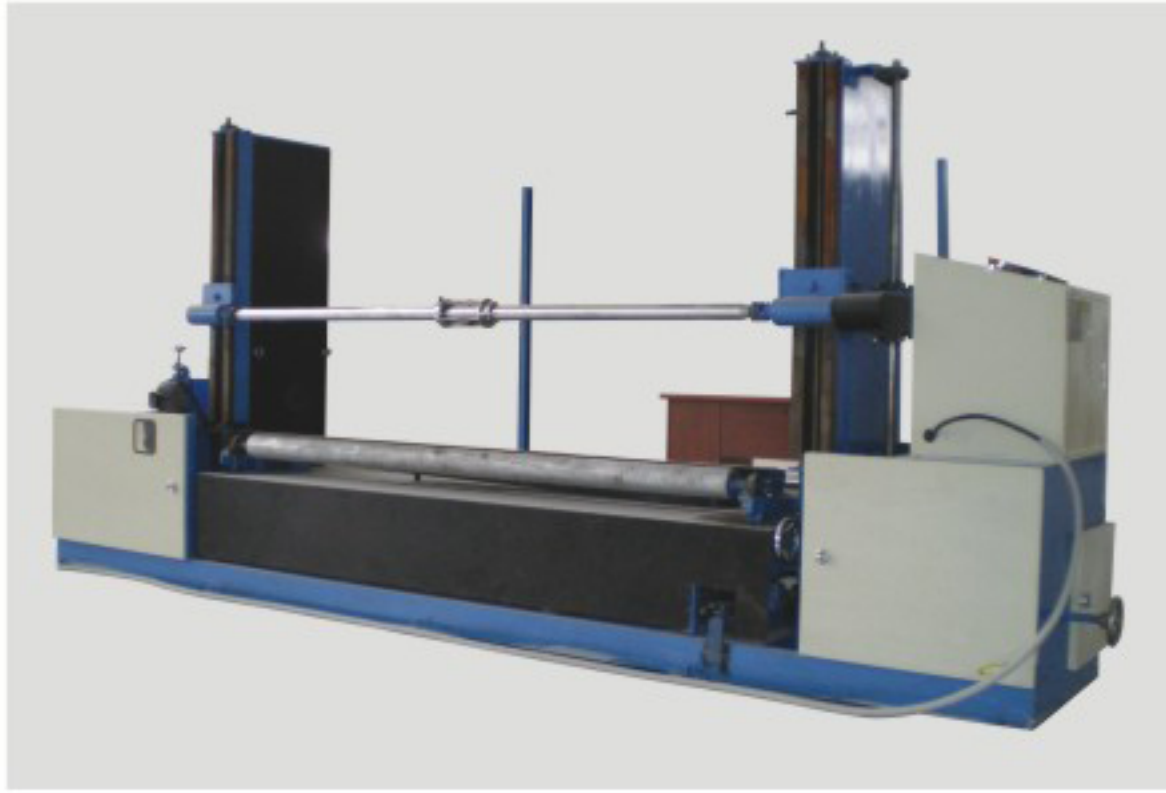

YY-16

Round Block Peeling Machine

圆泡海绵环切机

技术规格
机台尺寸: W1.65m × L4.75m × H 1.7m
可切泡绵尺寸: 直径2000mm × H2150mm
切割范围: 2mm~35mm
TECHNICAL SPECIFICATION
Machine Dimension: W1.65m × L4.75m × H 1.7m
Sponge Dimension: Φ2000mm × H2150mm
Cutting Range : 2mm~35mm

特性:

- 主要用于圆形泡棉持续地进行长片材卷装切割

Feature:

- The machine used to cut round foam with long sheets continuously

YY-17

Top Cutting & Drilling Machine

海绵钻孔切平机

技术规格
机台尺寸: W2.4m × L1.5m × H 5m
可切泡绵尺寸: 直径2000mm × H2200mm
TECHNICAL SPECIFICATION
Machine Dimension: W2.4m × L1.5m × H 5m
Sponge Dimension: Φ2000mm × H2200mm

特性:

- 主要用于圆形泡棉或方形泡棉切除顶皮及钻孔, 供YY-16切片使用

Feature:

- The machine is used to slash the top skin of block and drill a hole in the middle of foam to apply on YY-16