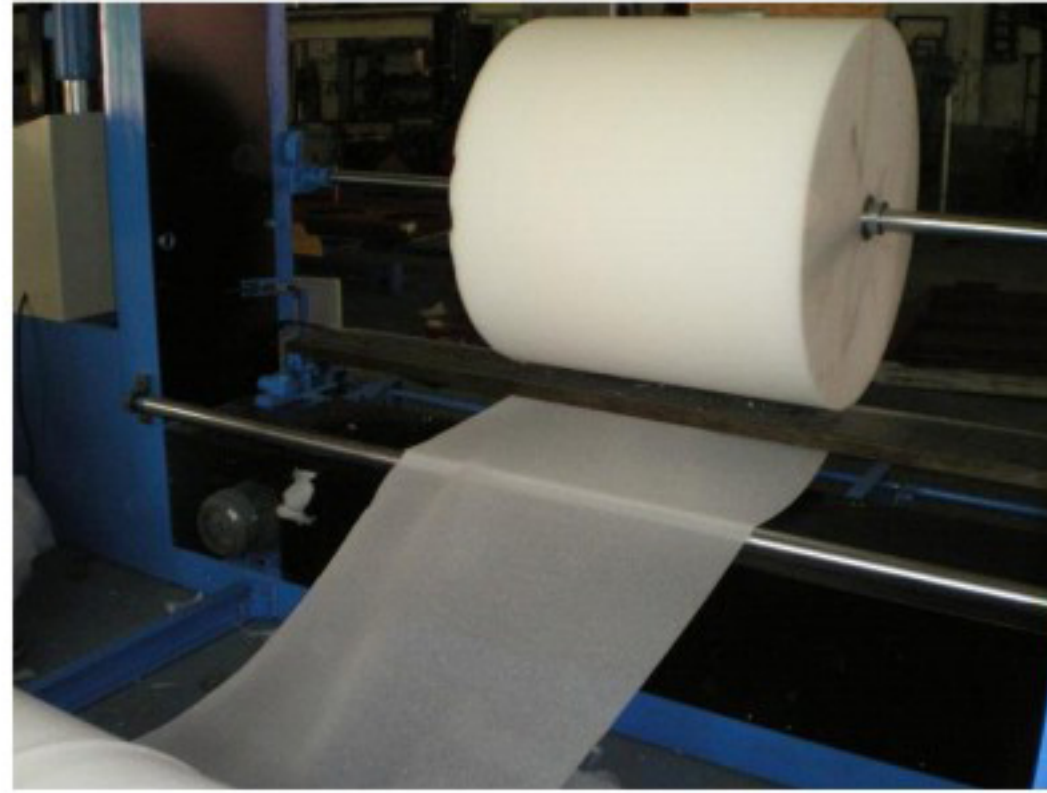

YY-16

Round Block Peeling Machine

圆泡海绵环切机

技术规格
机台尺寸: W1.65m × L4.75m × H 1.7m
可切泡绵尺寸: 直径2000mm × H2150mm
切割范围: 2mm~35mm
TECHNICAL SPECIFICATION
Machine Dimension: W1.65m × L4.75m × H 1.7m
Sponge Dimension: Φ2000mm × H2150mm
Cutting Range : 2mm~35mm

特性:

- 主要用于圆形泡棉持续地进行长片材卷装切割

Feature:

- The machine used to cut round foam with long sheets continuously

YY-17

Top Cutting & Drilling Machine

海绵钻孔切平机

技术规格
机台尺寸: W2.4m × L1.5m × H 5m
可切泡绵尺寸: 直径2000mm × H2200mm
TECHNICAL SPECIFICATION
Machine Dimension: W2.4m × L1.5m × H 5m
Sponge Dimension: Φ2000mm × H2200mm

特性:

- 主要用于圆形泡棉或方形泡棉切除顶皮及钻孔, 供YY-16切片使用

Feature:

- The machine is used to slash the top skin of block and drill a hole in the middle of foam to apply on YY-16